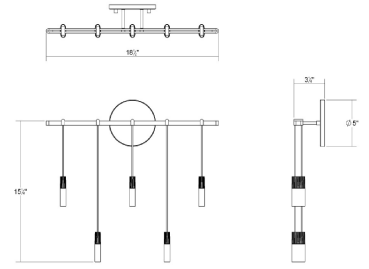

Project:

Suspenders® 18" Staggered Bar Sconce with Etched Chiclet Luminaires Spec Sheet

SKU: S1N18K-JFXXX62-RP02 Learn more at:
<https://sonnemanlight.com/suspenders-18-22-staggered-bar-sconce-with-etched-chiclet-luminaires>

Type #:

Dimensions

Height:	15.25"
Width:	18.5"
Extends:	3.5"
Minimum Extension:	3.5
Maximum Extension:	3.5
Canopy/Backplate/Base:	5"
Canopy/Backplate/Base Depth:	3

Installation

Installation:	Licensed electrician required, multi-step installation
Installation Orientation:	Vertical