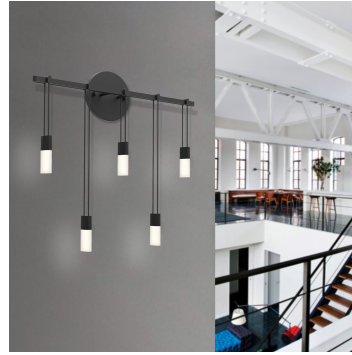

Project:

Suspenders® 18" Staggered Bar Sconce with Etched Chiclet Luminaires Spec Sheet

SKU: S1N18K-JFXXX62-RP02 Learn more at:
<https://sonnemanlight.com/suspenders-18-22-staggered-bar-sconce-with-etched-chiclet-luminaires>

Type #:

Dimensions

Height:	15.25"
Width:	18.5"
Extends:	3.5"
Minimum Extension:	3.5
Maximum Extension:	3.5
Canopy/Backplate/Base:	5"
Canopy/Backplate/Base Depth:	3

Installation

Installation:	Licensed electrician required, multi-step installation
Installation Orientation:	Vertical

Shade

Shade 1 Material:	Etched Glass
-------------------	--------------

Available Finishes

Available Finishes: Satin Black (.25)