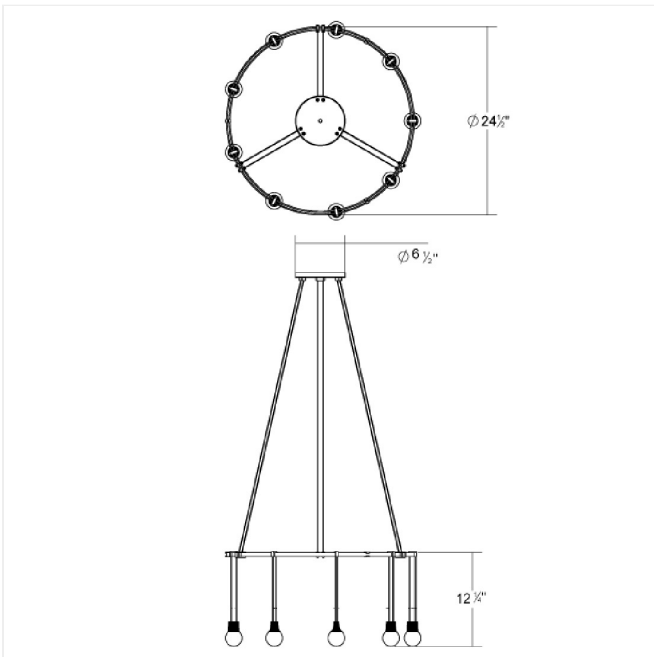

# Suspenders 24" Single Ring with Ball Luminaires Spec Sheet

SKU: S1E24K-JC06XX09-RP03

Power Bar Rings, available in four sizes, are individually suspended from cables. Each delicately profiled ring supports suspended Luminaires around its circumference in simple or more complex assortments.

## Dimensions

Height:	12"
Diameter:	26"
Canopy/Backplate/Base:	6.5"
Hanging Details:	6' Adj. Cords/Cables
Canopy/Backplate/Base Height:	0.63