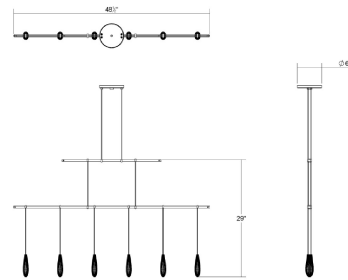

## Suspenders 48" 2-Tier Linear with Crystal Teardrop Luminaires Spec Sheet

SKU: S1B48K-JR181212-RP08 Learn more at:  
<https://sonnemanlight.com/suspenders-48-22-2-tier-linear-with-crystal-teardrop-luminaires>

Description: Power Bars in a tiered suspension form a silhouette of linear horizontality.

Type #:

### Dimensions

Height:	30"
Width:	48"
Length:	2"
Canopy/Backplate/Base:	6"
Hanging Details:	18" Adj. Rod
Canopy/Backplate/Base Height:	0.63