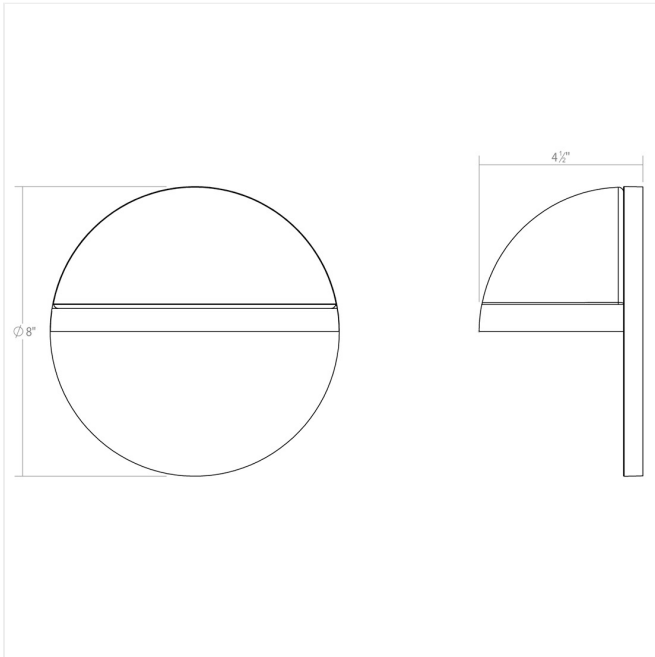

Project:

Mezza Vetro LED Sconce Spec Sheet

SKU: 7473.72-WL

A white glass half dome on a circular disc integrates harmonious geometry across volume and plane, radiating light in full circumference. Also available as a [Mezza Cupola LED Sconce](#).

Learn more: <https://sonnemanlight.com/mezza-vetro-led-sconce>

Type #:

Dimensions

Extends:	4.5"
Minimum Extension:	4.5"
Maximum Extension:	4.5"
Diameter:	8"
Canopy/Backplate/Base:	8"
Size:	8"

Electrical Specs

Installation

Installation:	Licensed electrician required
Installation Orientation:	Vertical

Shipping

Carton 1 L x W x H:	12" X 12" X 8"
Carton 1 Gross Weight:	7 LBS

Shade

Shade Material:	White Glass
-----------------	-------------