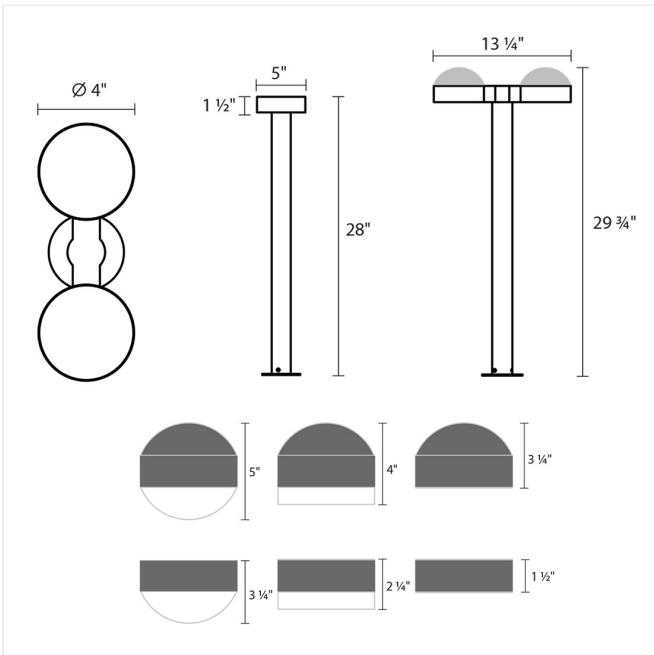

# REALS LED Double Bollard Spec Sheet

SKU: 7308.DC.FW.72-WL

Bring definition and architectural interest to outdoor sites and along paths or planted beds, with bollards of perfect solid geometry and LED lighting functionality. REALS Bollards offer a broad range of configurations, with many available options for lenses, caps, and heights for a variety of LED illuminating possibilities. Also available as a [Bollard](#), [Downlight Sconce](#), [Up/Down Sconce](#), and [Surface Mount](#).

## Dimensions

Height:	29.75"
Width:	5"
Length:	13.5"
Canopy/Backplate/Base:	4"
Size:	28"
Canopy/Backplate/Base Height:	0.25"

## Shipping

Carton 1 L x W x H:	35" X 17" X 9"
Carton 1 Gross Weight:	11 LBS