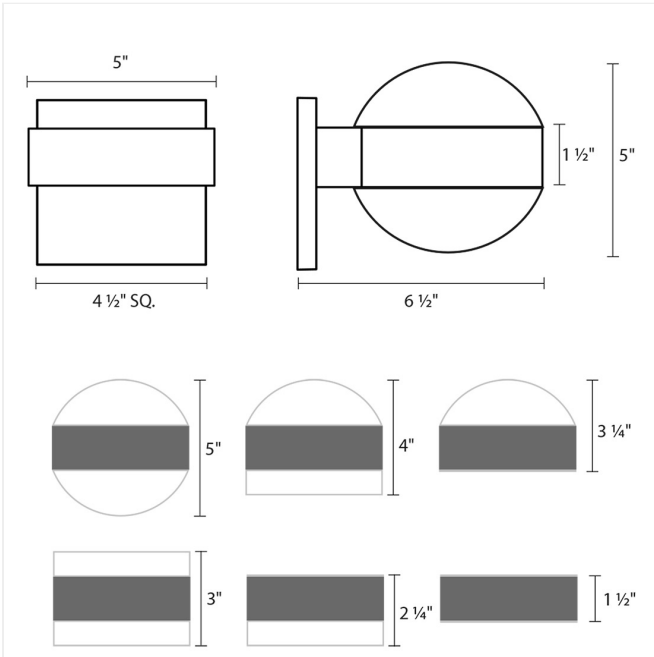

## Dimensions

Height:	3.25"
Width:	5"
Extends:	6.5"
Minimum Extension:	6.5"
Maximum Extension:	6.5"
Canopy/Backplate/Base Width:	4.5"
Canopy/Backplate/Base Depth:	0.5"
Canopy/Backplate/Base Height:	4.5"