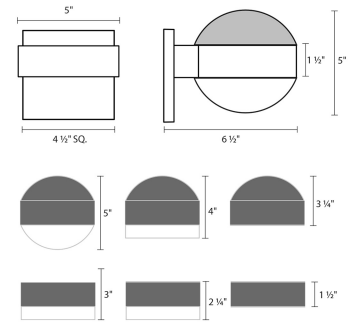

Project:

REALS Downlight LED Sconce Spec Sheet

SKU: 7300.DC.FW.72-WL Learn more at:
<https://sonnemanlight.com/real-downlight-led-sconce>

Description: Consider the possibilities of the nearly unlimited opportunities to configure REALS sconces, with lenses and caps, for a variety of LED illuminating possibilities. Also available as a [Up/Down Sconce](#), [Surface Mount](#), [Bollard](#), and [Double Bollard](#).

Type #:

Dimensions

Height:	4"
Width:	5"
Extends:	6.5"
Minimum Extension:	6.5"
Maximum Extension:	6.5"
Canopy/Backplate/Base Width:	4.5
Canopy/Backplate/Base Depth:	0.5
Canopy/Backplate/Base Height:	4.5

Electrical Specs

Installation

Installation:	Licensed electrician required
Installation Orientation:	Vertical

Shipping

Carton 1 L x W x H:	9" X 10" X 9"
Carton 1 Gross Weight:	4 LBS
Fixture Weight:	3

Shade

Lens Type:	Dome Cap and White Cylinder Lens
Shade 1 Material:	Frosted White Polycarbonate