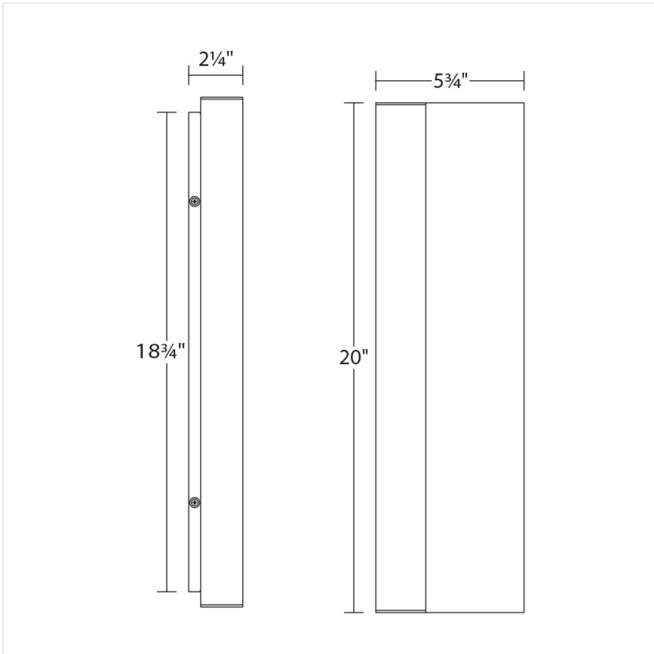

Project:

Radiance LED Sconce Spec Sheet

SKU: 7250.74-WL

A wash of radiant LED illumination is directed to one side of an architectural linear form, revealing the texture of its panel and the surface beyond.

Learn more: <https://sonnemanlight.com/radiance-led-sconce>

Type #:

Dimensions

Height:	20"
Width:	5.75"
Extends:	2.25"
Minimum Extension:	2.25"
Maximum Extension:	2.25"
Size:	20"
Canopy/Backplate/Base Depth:	4.75"
Canopy/Backplate/Base Height:	18.75"

Electrical Specs

Bulb(s) Included?:	Yes
Bulb 1 Type:	Integral LED
Input Voltage:	120VAC
Wattage:	20
Initial Lumens:	1680
Delivered Lumens:	1120
Kelvin:	3000K
CRI:	90
Power Supply Type:	Driver
Power Supply Quantity:	1
Power Supply Location:	Outlet Box
Dimming Type:	TRIAC/ELV
Bulb Max Wattage:	20

Installation

Installation:	Licensed electrician required
Installation Orientation:	Vertical

Shipping

Carton 1 L x W x H:	23" X 9" X 5"
Carton 1 Gross Weight:	6 LBS

Shade

Shade Material:	Aluminum
-----------------	----------