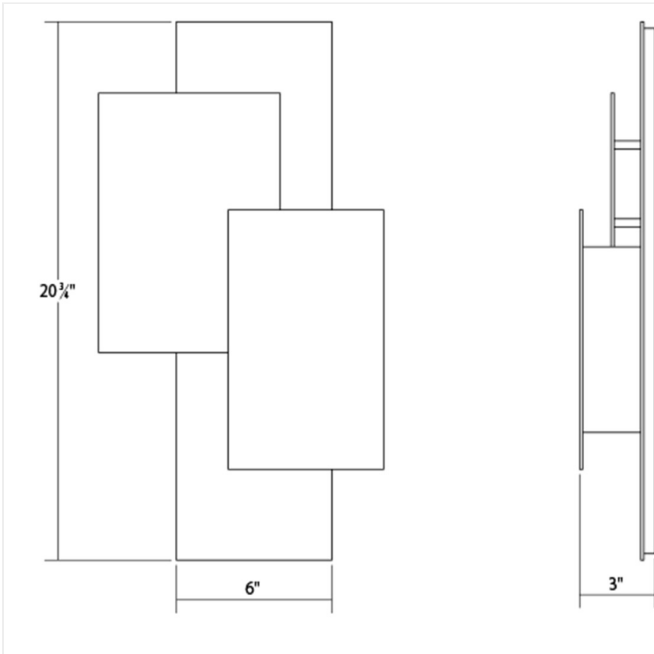

Project:

Offset Panels LED Sconce Spec Sheet

SKU: 7110.74-WL

Shielded LED illumination reflects dramatically off the slightly hidden, offset surfaces of this layered panel composition, at home inside or out.

Learn more: <https://sonnemanlight.com/offset-panels-led-sconce>

Type #:

Dimensions

Height:	20.75"
Width:	11"
Extends:	3"
Minimum Extension:	3"
Maximum Extension:	3"
Canopy/Backplate/Base Width:	5.5"
Canopy/Backplate/Base Depth:	0.5"
Canopy/Backplate/Base Height:	20.25"

Installation

Installation:	Licensed electrician required
Installation Orientation:	Vertical

Shipping

Carton 1 L x W x H:	24" X 14" X 6"
Carton 1 Gross Weight:	9 LBS

Shade

Shade Material:	Aluminum
Shade 2 Material:	Aluminum
Shade 3 Material:	Aluminum
Shade 3 Color:	Textured Gray