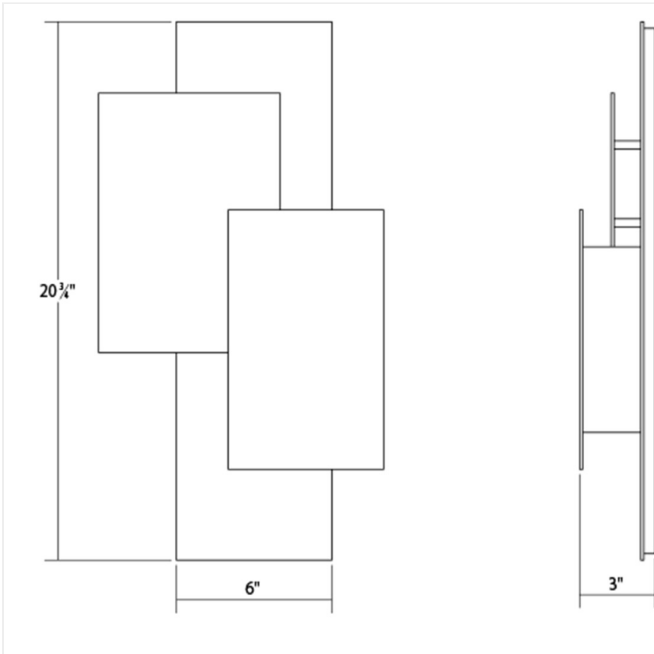

Project:

Offset Panels LED Sconce Spec Sheet

SKU: 7110.72-WL

Shielded LED illumination reflects dramatically off the slightly hidden, offset surfaces of this layered panel composition, at home inside or out.

Learn more: <https://sonnemanlight.com/offset-panels-led-sconce>

Type #:

Dimensions

Height:	20.75"
Width:	11"
Extends:	3"
Minimum Extension:	3"
Maximum Extension:	3"
Canopy/Backplate/Base Width:	5.5"
Canopy/Backplate/Base Depth:	0.5"
Canopy/Backplate/Base Height:	20.25"

Installation

Installation:	Licensed electrician required
Installation Orientation:	Vertical

Shipping

Carton 1 L x W x H:	24" X 14" X 6"
Carton 1 Gross Weight:	9 LBS

Shade

Shade Material:	Aluminum
Shade 2 Material:	Aluminum
Shade 3 Material:	Aluminum
Shade 3 Color:	Textured Bronze