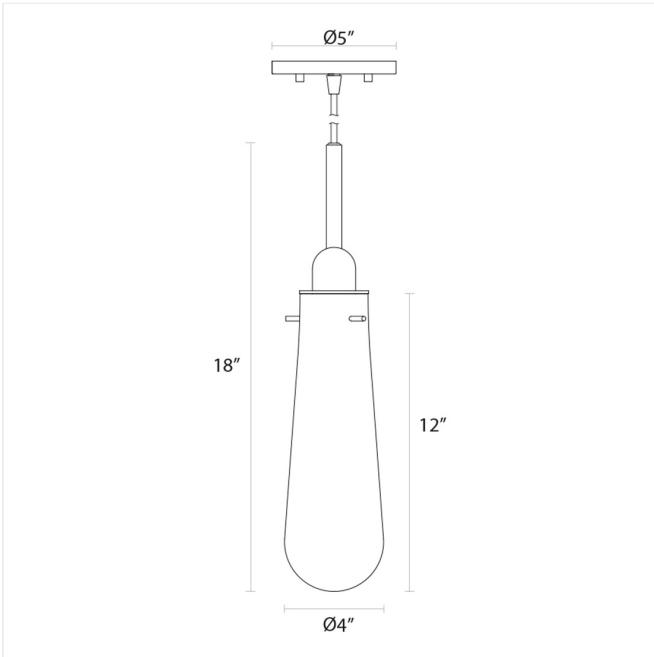

Project:

Teardrop Single Pendant Spec Sheet

SKU: 4840.01C

Teardrop is inspired by the streamlined organic form of a teardrop falling through air. These hand blown Teardrop pendants slip easily into a dramatic entrance or soft contemporary setting. Also available as a [sconce](#) and a [chandelier](#).

Learn more: <https://sonnemanlight.com/teardrop-single-pendant>

Type #:

Dimensions

Height:	18"
Diameter:	4"
Canopy/Backplate/Base:	5"
Hanging Details:	10' Adjustable Cord
Size:	1-Light

Electrical Specs

Bulb 1 Type:	Medium Base
Bulb Quantity:	1
Input Voltage:	120VAC
Wattage:	40
Bulb Max Wattage:	40

Installation

Installation:	Licensed electrician required
Sloped Ceiling Compatible?:	Compatible

Shipping

Carton 1 L x W x H:	19" X 12" X 9"
Carton 1 Gross Weight:	5 LBS

Shade

Shade Material:	Glass
-----------------	-------