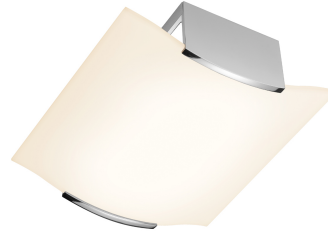

# Wave Surface Mount Spec Sheet

SKU: 3879.01 Learn more at:  
<https://sonnemanlight.com/wave-surface-mount>

Description: The arc of a perfect wave is captured in a minimal, undisturbed shape. Wave's edges float in air, lending a delicacy and the freedom to create a softness and gentle rhythm. Also available as a [Bath Bar](#), [Sconce](#), [Shade Sconce](#), [Square Mount](#), and [Vertical Bath Bar](#).

## Dimensions

Height:	3.5"
Width:	11.75"
Length:	12.5"
Canopy/Backplate/Base Width:	12.25"
Canopy/Backplate/Base Depth:	5.5"

## Shade

Shade 1 Material:	Etched Glass
-------------------	--------------