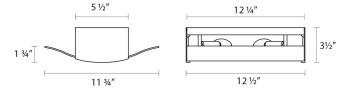

## Dimensions

Height:	3.5"
Width:	11.75"
Length:	12.5"
Canopy/Backplate/Base Width:	12.25"
Canopy/Backplate/Base Depth:	5.5"