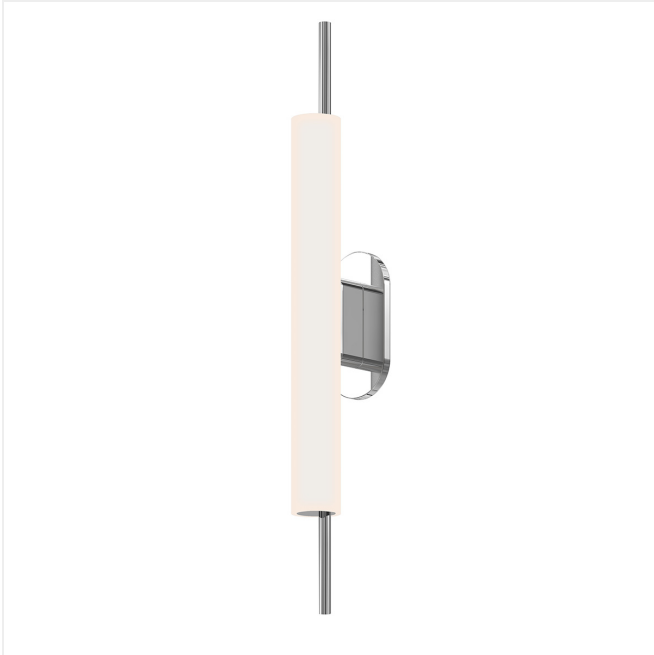

Project:

Piccolo Encore LED Sconce Spec Sheet

SKU: 3842.01

Recalling the dramatic play of simple elements of varying scales, this flute-like sconce is dramatically reenvisioned with a refined execution and a powerful LED light engine.

Learn more: <https://sonnemanlight.com/piccolo-encore-led-sconce>

Type #:

Dimensions

Height:	24"
Width:	2"
Extends:	4"
Minimum Extension:	4"
Maximum Extension:	4"
Canopy/Backplate/Base Width:	3"
Canopy/Backplate/Base Depth:	0.5"
Canopy/Backplate/Base Height:	6"

Electrical Specs

Bulb(s) Included?:	Yes
Bulb 1 Type:	Integral LED
Bulb Quantity:	1
Wattage:	12
Initial Lumens:	1380
Delivered Lumens:	940
Kelvin:	3000K
CRI:	90
Power Supply Type:	Driver
Power Supply Quantity:	1
Power Supply Location:	Outlet Box
Dimming Type:	TRIAC/ELV
Bulb Max Wattage:	12

Installation

Installation:	Licensed electrician required
Installation Orientation:	Any Orientation

Shipping

Carton 1 L x W x H:	27" X 7" X 7"
Carton 1 Gross Weight:	4 LBS

Shade

Shade Material:	White Etched Cased Glass
-----------------	--------------------------