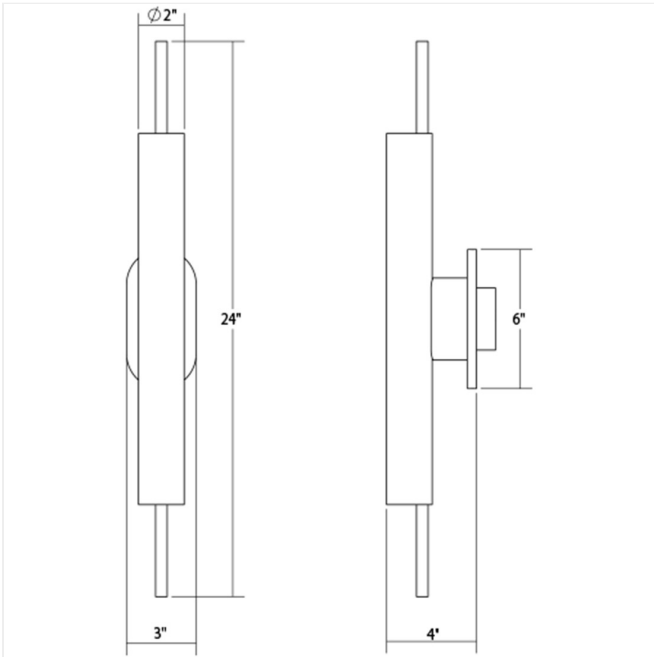

Project:

Piccolo Encore LED Sconce Spec Sheet

SKU: 3842.01

Recalling the dramatic play of simple elements of varying scales, this flute-like sconce is dramatically reenvisioned with a refined execution and a powerful LED light engine.

Learn more: <https://sonnemanlight.com/piccolo-encore-led-sconce>

Type #:

Dimensions

Height:	24"
Width:	2"
Extends:	4"
Minimum Extension:	4"
Maximum Extension:	4"
Canopy/Backplate/Base Width:	3"
Canopy/Backplate/Base Depth:	0.5"
Canopy/Backplate/Base Height:	6"

Electrical Specs

Bulb(s) Included?:	Yes
Bulb 1 Type:	Integral LED
Bulb Quantity:	1
Wattage:	12
Initial Lumens:	1380
Delivered Lumens:	940
Kelvin:	3000K
CRI:	90
Power Supply Type:	Driver
Power Supply Quantity:	1
Power Supply Location:	Outlet Box
Dimming Type:	TRIAC/ELV
Bulb Max Wattage:	12

Installation

Installation:	Licensed electrician required
Installation Orientation:	Any Orientation

Shipping

Carton 1 L x W x H:	27" X 7" X 7"
Carton 1 Gross Weight:	4 LBS

Shade

Shade Material:	White Etched Cased Glass
-----------------	--------------------------