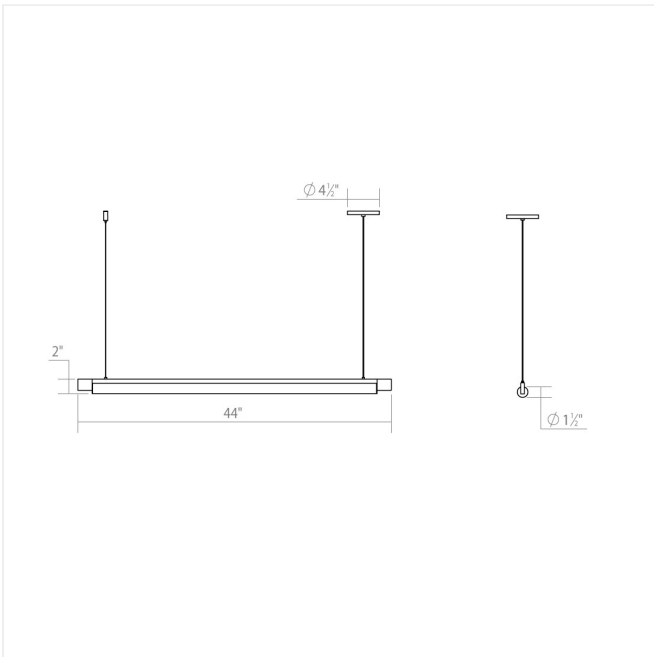

Project:

Keel LED Pendant Spec Sheet

SKU: 3826.16

Suspended with architectural precision, Keel Pendant offers a modern yet minimal presence that is functional for any interior design. In addition to this Pendant, Keel is also available as a [Bath Bar](#), a free-standing [Floor Lamp](#), and wall-mounted as a [Wall Lamp](#). These crisply intersecting forms bring multiple lighting applications to the task with architectural precision.

Learn more: <https://sonnemanlight.com/keel-led-pendant>

Type #:

Dimensions

Height:	2"
Width:	44"
Length:	1.5"
Canopy/Backplate/Base:	4.5"
Hanging Details:	6' Adjustable Cord/Cable
Size:	44"
Canopy/Backplate/Base Height:	0.5"

Electrical Specs

Bulb(s) Included?:	Yes
Bulb 1 Type:	Integral LED
Bulb Quantity:	1
Input Voltage:	120VAC
Wattage:	22
Initial Lumens:	2550
Delivered Lumens:	1800
Kelvin:	3000K
CRI:	90
Power Supply Type:	Driver
Power Supply Quantity:	1
Power Supply Location:	Outlet Box
Dimming Type:	TRIAC/ELV
Bulb Max Wattage:	22

Installation

Installation:	Licensed electrician required
Sloped Ceiling Compatible?:	Adapter Available
Minimum Hanging Height:	3"
Maximum Hanging Height:	75"

Shipping

Carton 1 L x W x H:	50" X 6" X 6"
Carton 1 Gross Weight:	4 LBS