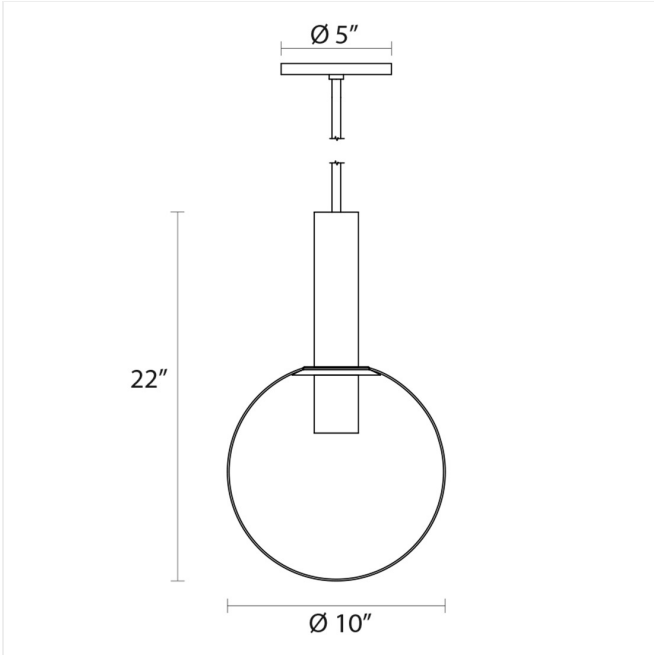

Learn more: <https://sonnemanlight.com/bubbles-single-pendant>

Type #:

Dimensions

Height:	22"
Diameter:	10"
Canopy/Backplate/Base:	5"
Hanging Details:	10' Adjustable Cord
Size:	10" 1-Light

Electrical Specs

Bulb 1 Type:	Medium Base
Bulb Quantity:	1
Input Voltage:	120VAC
Wattage:	60
Bulb Max Wattage:	60

Installation

Installation:	Licensed electrician required
Sloped Ceiling Compatible?:	Compatible
Minimum Hanging Height:	22"
Maximum Hanging Height:	142"

Shipping

Carton 1 L x W x H:	13" X 13" X 16"
Carton 1 Gross Weight:	7 LBS

Shade

Shade Material:	Glass
-----------------	-------

General Listings

Certification:	C-UL-US
Color/Finish:	Polished Nickel (.35)
Dark Sky Friendly:	N