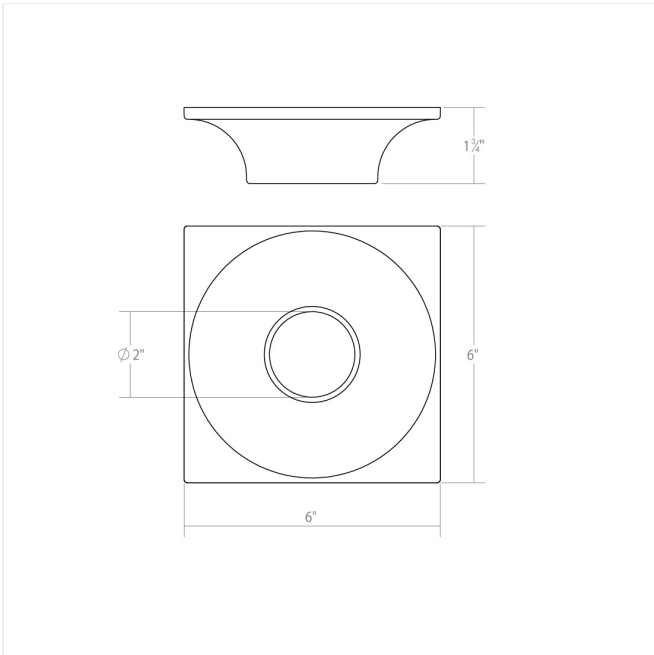

Project:

Zoom LED Surface Mount Spec Sheet

SKU: 3740.03

In a fluid transition from square to round, Zoom sculpturally resolves the plane of the ceiling surface with the round aperture of a luminous source. Used singularly or in multiples, Zoom can be arranged in linear, square, or offset arrangements across a space.

Learn more: <https://sonnemanlight.com/zoom-led-surface-mount>

Type #:

Dimensions

Height:	2"
Width:	6"
Length:	6"
Canopy/Backplate/Base Width:	6"
Canopy/Backplate/Base Depth:	6"

Electrical Specs

Bulb(s) Included?:	Yes
Bulb 1 Type:	Integral LED
Bulb Quantity:	1
Input Voltage:	120VAC
Wattage:	8
Initial Lumens:	950
Delivered Lumens:	500
Kelvin:	3000K
CRI:	90
Power Supply Type:	Driver
Power Supply Quantity:	1
Power Supply Location:	Outlet Box
Dimming Type:	TRIAC/ELV
Bulb Max Wattage:	8

Installation

Installation:	Licensed electrician required
---------------	-------------------------------

Shipping

Carton 1 L x W x H:	8" X 8" X 4"
Carton 1 Gross Weight:	2 LBS

Shade

Shade Material:	Thermoplastic
-----------------	---------------