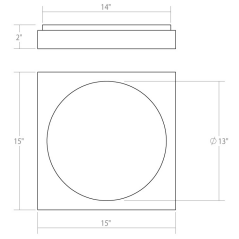

## Vuoto LED Sconce Spec Sheet

SKU: 3702.25 Learn more at:  
<https://sonnemanlight.com/vuoto-led-sconce>

Description: Light radiates from the perimeter and reflects off the surface of a circular void, symmetrically cut within the square volume of this bold solid geometry.

### Dimensions

Height:	15"
Width:	15"
Extends:	3"
Minimum Extension:	3"
Maximum Extension:	3"
Size:	15"
Canopy/Backplate/Base Width:	14
Canopy/Backplate/Base Height:	14

### Shipping

Carton 1 L x W x H:	21" X 21" X 7"
Carton 1 Gross Weight:	14 LBS