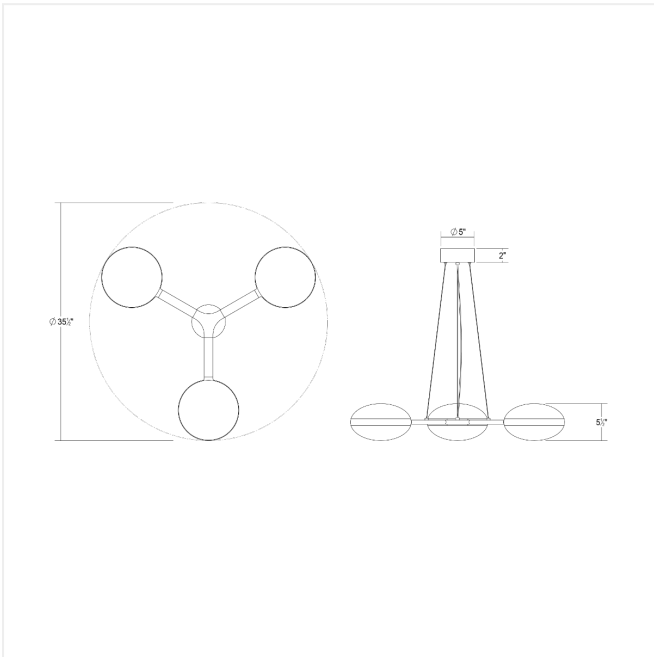

# Pillows Triple Pendant Spec Sheet

SKU: 3612.14

This collection of [Sconces](#) and Chandeliers feature an oval acrylic dome and lightweight aluminum frame, creating evenly diffused LED light. Pillows celebrates the optical effect of calming curvilinear form and flowing metal enclosure. Pillows Chandeliers are available in multiple configurations. Each chandelier is conducive for spaces with low or high ceilings.

## Dimensions

Height:	5.5"
Diameter:	35.5"
Canopy/Backplate/Base:	5"
Hanging Details:	20' Adjustable Cord/Cable
Shape:	Triple Chandelier
Canopy/Backplate/Base Height:	2"