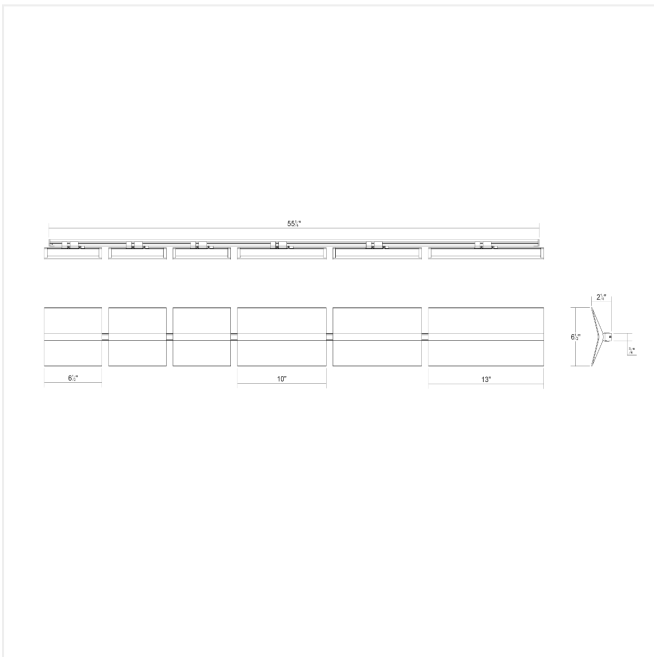

Project:

Turo 55" Rail Kit Spec Sheet

SKU: 3445.03

Turo elemental building blocks -- rail bars and modular adjustable LED sconce planes -- create sculptural vertical surface compositional unity with light and shadow. Each wall kit includes three small sconces, two medium sconces, and one large sconce. Turo is also available as a [single sconce](#) in multiple sizes in a satin white and satin black finish.

Type #:

Dimensions

| | |
|--------------------|--------|
| Height: | 6.5" |
| Length: | 55.25" |
| Minimum Extension: | 2.75" |
| Maximum Extension: | 4" |

Electrical Specs

| | |
|------------------------|-----------------|
| Bulb(s) Included?: | Yes |
| Bulb 1 Type: | Integral LED |
| Bulb Quantity: | 6 |
| Input Voltage: | 100-277VAC |
| Wattage: | 41 |
| Initial Lumens: | 3440 |
| Kelvin: | 3000K |
| CRI: | 90 |
| Power Supply Type: | Driver |
| Power Supply Quantity: | 1 |
| Power Supply Location: | Remote |
| Dimming Type: | TRIAC/ELV/0-10V |