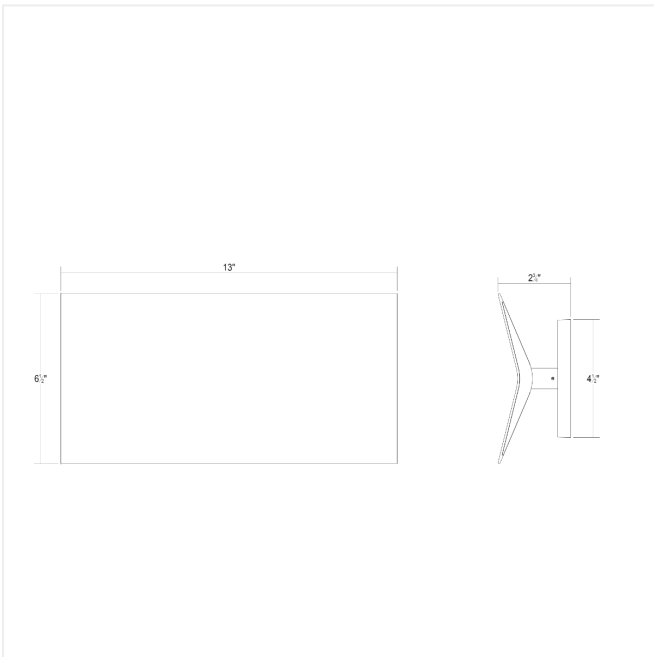

# Turo Large Sconce Spec Sheet

SKU: 3442.03

Turo sconces create sculptural vertical surface compositional unity with light and shadow. Turo sconces are available in multiple sizes in a satin white and satin black finish. Explore [Turo wall kits](#), which include rail bars and modular adjustable LED sconces of multiple sizes.

## Dimensions

Height:	6.5"
Length:	13"
Minimum Extension:	2.75"
Maximum Extension:	4"
Size:	Large