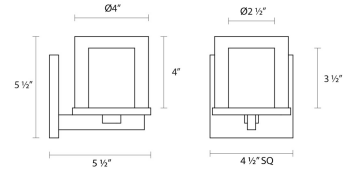

Project:

Votivo Sconce Spec Sheet

SKU: 3410.01 Learn more at:
<https://sonnemanlight.com/votivo-sconce>

Description: Votivo evinces the ambiance of warmly glowing candlelight set in a modern design. Illumination from white glass shades is captured in the delicate space of clear glass cylinders, creating volume and depth to the light, and enhancing the clean-lined purity of design. Supported on a chrome ring and rectangular arm, Votivo is available in a variety of lengths and adds a soft dimension to a modern bath. Also available as a [Bath Bar](#).

Type #:

Dimensions

Height:	5.5"
Width:	4.5"
Extends:	5.5"
Minimum Extension:	5.5"
Maximum Extension:	5.5"
Size:	Standard
Canopy/Backplate/Base Depth:	4.5
Canopy/Backplate/Base Height:	4.5

Electrical Specs

Shipping

Carton 1 L x W x H:	10" X 8" X 8"
Carton 1 Gross Weight:	3 LBS

Shade

Shade 1 Material:	Glass
Shade 2 Material:	Etched Cased Glass

Available Finishes

Available Finishes: Polished Chrome (.01)

General Listings