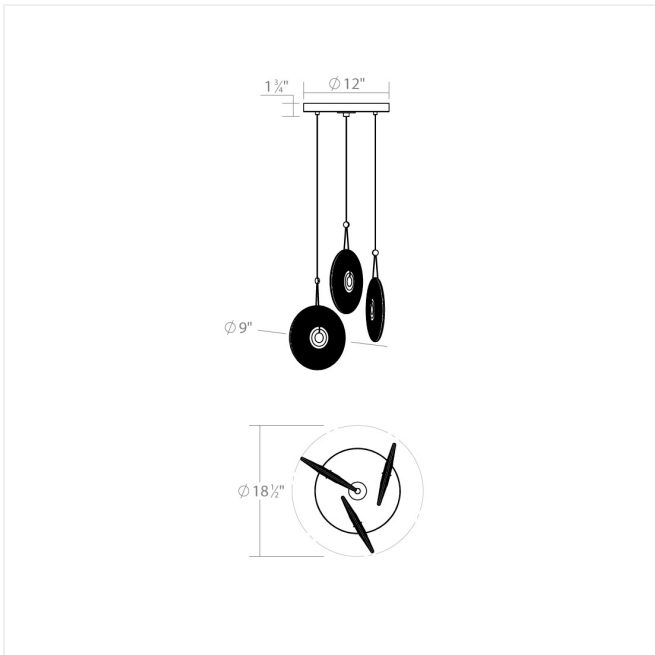

Project:

Meclisse LED Pendant Spec Sheet

SKU: 3113.01C

Circular medallions shield an LED illuminated core, reflecting dazzling illumination through the planes of a ribbed glass disc. Suspended from lariats as singles or clustered in multiples, Meclisse pendants rotate freely to form stunning arrays of spectacular arrangements. Also available as a [Sconce](#) and a [Single Pendant](#).

Learn more: <https://sonnemanlight.com/meclisse-led-chandelier>

Type #:

Dimensions

Height:	9"
Length:	1"
Diameter:	18.5"
Canopy/Backplate/Base:	12"
Hanging Details:	10' Adjustable Cord
Size:	3-Light
Canopy/Backplate/Base Height:	1.25"

Electrical Specs

Bulb(s) Included?:	Yes
Bulb 1 Type:	Integral LED
Bulb Quantity:	3
Input Voltage:	120-277VAC
Wattage:	30
Initial Lumens:	3650
Delivered Lumens:	2560
Kelvin:	3000K
CRI:	90
Power Supply Type:	Driver
Power Supply Quantity:	1
Power Supply Location:	Canopy
Dimming Type:	TRIAC/ELV/0-10V
Bulb Max Wattage:	30

Installation

Installation:	Licensed electrician required
Sloped Ceiling Compatible?:	Compatible up to 45°
Minimum Hanging Height:	12"
Maximum Hanging Height:	84"

Shipping

Carton 1 L x W x H:	16" X 16" X 20"
---------------------	-----------------