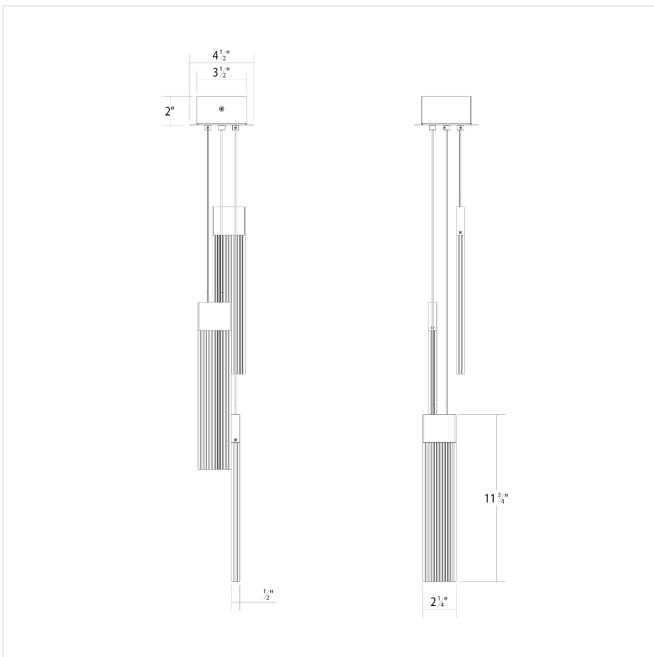

# V Panels 3-Light Thin Chandelier Spec Sheet

SKU: 3093.14

Designed to celebrate the transformative quality of light, V Panels refract LED illumination outward as well as downward through the bottom panel edge. Each luminaire is capped with a crisp rectilinear top. These chandeliers are available in multiple configurations, with luminaires of various heights and widths. V Panels is also available as a [single pendant](#), in multiple sizes.

## Dimensions

Height:	11.75"
Width:	3"
Length:	3.25"
Hanging Details:	20' Adjustable Cord
Size:	3 Light Thin