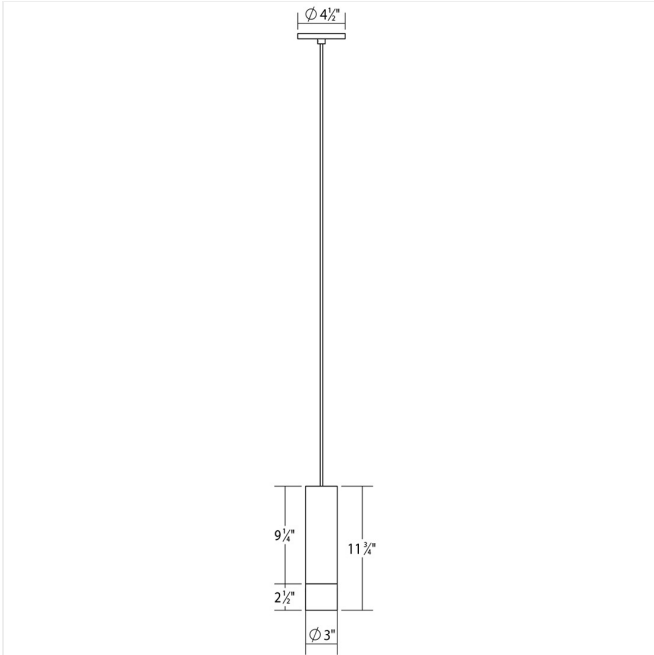

Project:

ALC LED Pendant Spec Sheet

SKU: 3057.25-SK25

A classic modern architectural lighting form, Architectural Lighting Cylinders are available in a [surface mount](#) configuration as well as a [sconce](#) and pendant in a variety of sizes and finishes, with multiple beam spread options and a number of glass and metal trims.

Learn more: <https://sonnemanlight.com/alc-led-pendant>

Type #:

Dimensions

Height:	11.75"
Diameter:	3"
Canopy/Backplate/Base:	4.5"
Shape:	Snoot Trim
Size:	3" Small
Canopy/Backplate/Base Height:	0.5"

Electrical Specs

Bulb(s) Included?:	Yes
Bulb 1 Type:	Integral LED
Bulb Quantity:	1
Input Voltage:	120VAC
Wattage:	20
Initial Lumens:	2110
Delivered Lumens:	1400
Kelvin:	3000K
CRI:	90
Power Supply Type:	Driver
Power Supply Quantity:	1
Power Supply Location:	Outlet Box
Dimming Type:	TRIAC/ELV
Bulb Max Wattage:	20

Installation

Installation:	Licensed electrician required
Sloped Ceiling Compatible?:	Compatible up to 45°
Minimum Hanging Height:	12.25"
Maximum Hanging Height:	84.25"

Shade

Lens Type:	25 Narrow Flood Lens
Shade Material:	Aluminum