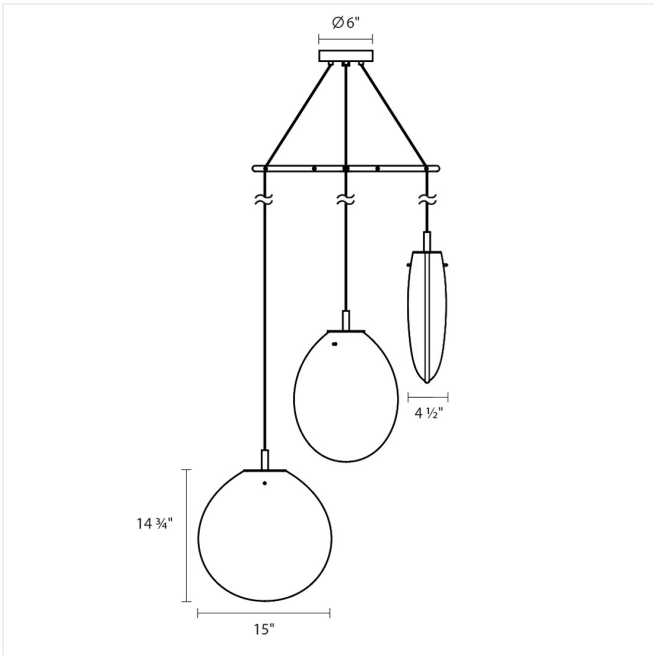

Project:

Cantina LED Chandelier Spec Sheet

SKU: 2995.25K-LRG

A flask-like flat oval glass profile, suspended from a slender cable, rotates randomly to various orientations creating an asymmetric relationship to its surroundings. A single point source of LED illumination within the void of the larger glass volume creates a special aesthetic tension of scales. Also available as a [single pendant](#).

Learn more: <https://sonnemanlight.com/cantina-led-chandelier>

Type #:

Dimensions

Height:	19.25"
Width:	15"
Length:	4.5"
Diameter:	36"
Canopy/Backplate/Base:	6"
Hanging Details:	6' Adjustable Cords
Size:	Large 3-Light Tri-Spreader
Canopy/Backplate/Base Height:	1.25"

Electrical Specs

Bulb(s) Included?:	Yes
Bulb 1 Type:	LED G4 Bulb
Bulb Quantity:	3
Input Voltage:	120VAC
Wattage:	12
Initial Lumens:	600
Kelvin:	3000K
CRI:	90
Power Supply Type:	Transformer
Power Supply Quantity:	1
Power Supply Location:	Outlet Box
Dimming Type:	ELV
Bulb Max Wattage:	4

Installation

Installation:	Licensed electrician required
Sloped Ceiling Compatible?:	Not Compatible

Shipping

Carton 1 L x W x H:	23" X 26" X 19"
Carton 1 Gross Weight:	27 LBS

Shade

Lens Type:	Smoke Fade Glass
Shade Material:	Glass