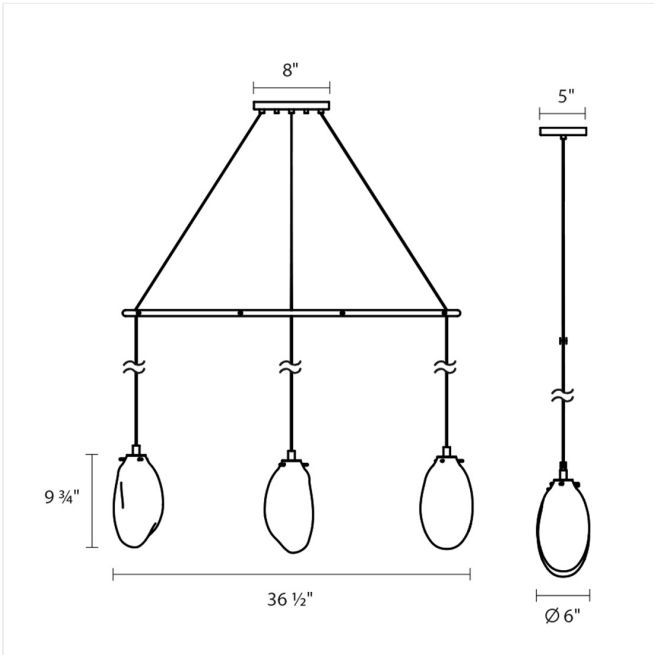

Learn more: <https://sonnemanlight.com/liquid-led-chandelier>

Type #:

Dimensions

Height:	11.5"
Width:	36.5"
Length:	6"
Diameter:	6"
Shape:	Linear Spreader
Size:	3-Light Standard
Canopy/Backplate/Base Width:	8"
Canopy/Backplate/Base Depth:	5"
Canopy/Backplate/Base Height:	0.75"

Installation

Installation:	Licensed electrician required
Sloped Ceiling Compatible?:	Not Compatible

Shipping

Carton 1 L x W x H:	39" X 13" X 13"
Carton 1 Gross Weight:	18 LBS

Shade

Lens Type:	Clear Glass
Shade Material:	Glass