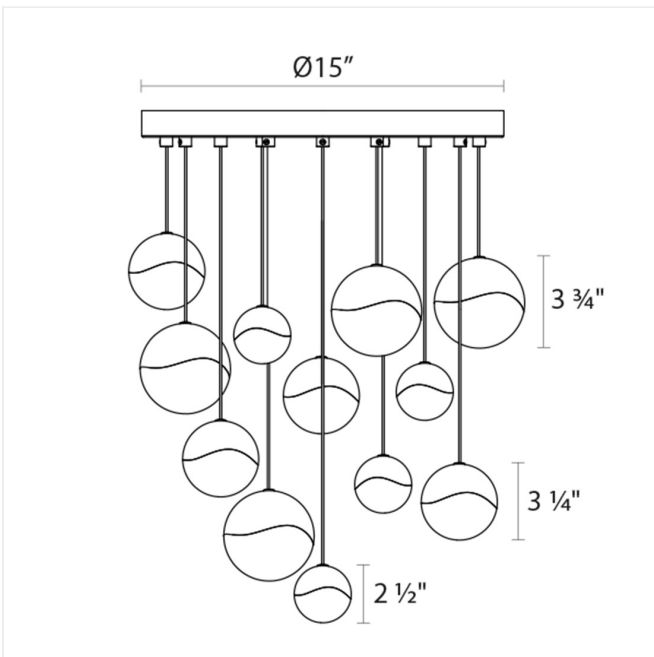

Project:

Grapes LED Pendant Spec Sheet

SKU: 2917.01-LRG

Grapes are luminous LED spheres arrayed in precise or random patterns, in clusters, or as single points of light. Seen from the middle or above, the crystal appears clear with a subtle luminance. Moving below, the crystal facets become increasingly apparent, refracting the light into a dazzling radiance. Also available in a [single pendant](#).

Learn more: <https://sonnemanlight.com/grapes-led-chandelier>

Type #:

Dimensions

Height:	3.75"
Diameter:	17"
Canopy/Backplate/Base:	15"
Hanging Details:	10' Adjustable Cord
Shape:	Round Canopy
Size:	12-Light Large
Canopy/Backplate/Base Height:	0.5"

Electrical Specs

Bulb(s) Included?:	Yes
Bulb 1 Type:	Integral LED
Bulb Quantity:	12
Input Voltage:	120VAC
Wattage:	66
Initial Lumens:	3600
Kelvin:	3000K
CRI:	90
Power Supply Type:	Transformer
Power Supply Quantity:	2
Power Supply Location:	Canopy
Dimming Type:	ELV
Bulb Max Wattage:	66

Installation

Installation:	Licensed electrician required
Sloped Ceiling Compatible?:	Compatible up to 45°

Shipping

Carton 1 L x W x H:	16" X 11" X 11"
Carton 1 Gross Weight:	25 LBS
Carton 2 L x W x H:	18" X 18" X 6"
Carton 2 Gross Weight:	7.63 LBS