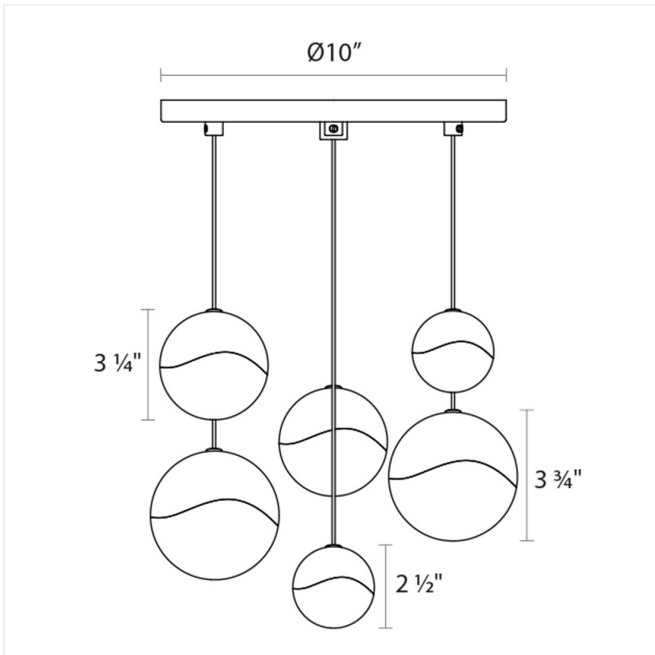

Project:

Grapes LED Pendant Spec Sheet

SKU: 2915.01-SML

Grapes are luminous LED spheres in multiple sizes, arrayed in precise or random patterns, in clusters, or as single points of light. Seen from the middle or above, the crystal appears clear with a subtle luminance. Moving below, the crystal facets become increasingly apparent, refracting the light into a dazzling radiance. Also available in a [single pendant](#).

Learn more: <https://sonnemanlight.com/grapes-led-chandelier>

Type #:

Dimensions

Height:	2.5"
Diameter:	10.5"
Canopy/Backplate/Base:	10"
Hanging Details:	10' Adjustable Cord
Shape:	Round Canopy
Size:	6-Light Small
Canopy/Backplate/Base Height:	0.5"

Electrical Specs

Bulb(s) Included?:	Yes
Bulb 1 Type:	Integral LED
Bulb Quantity:	6
Input Voltage:	120VAC
Wattage:	18
Initial Lumens:	900
Color Temperature:	3000K
CRI:	90
Power Supply Type:	Transformer
Power Supply Quantity:	1
Power Supply Location:	Outlet Box
Dimming Type:	ELV
Bulb Max Wattage:	18

Installation

Installation:	Licensed electrician required
Sloped Ceiling Compatible?:	Compatible

Shipping

Carton 1 L x W x H:	16" X 13" X 10"
Carton 1 Gross Weight:	9 LBS

Shade

Shade Material:	Glass Lens
-----------------	------------