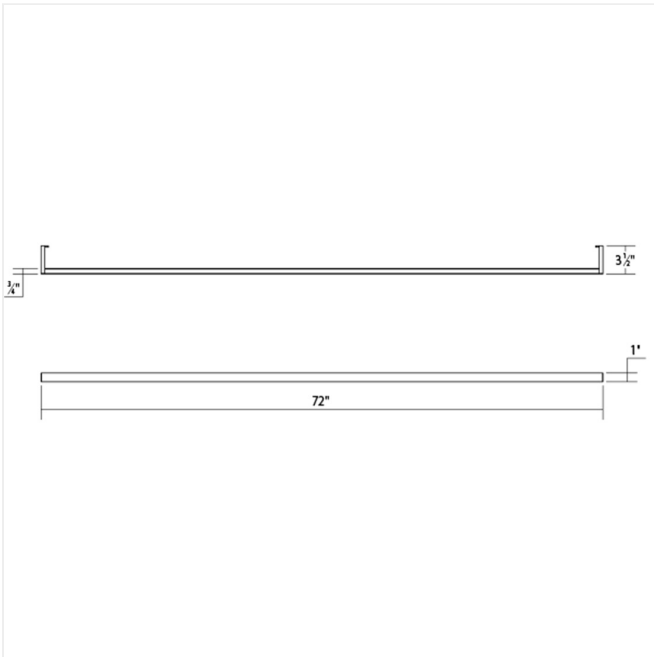

Project:

Thin-Line LED Wall Bar Spec Sheet

SKU: 2810.03-6

A system of minimally scaled LED uplight/downlight wall bars, indirect light wall bars, and pendants. Thin-Line is offered in a variety of lengths, finishes, and lighting configurations. One-sided configurations direct light in a single direction, and can be mounted in an uplight or downlight orientation. Two-sided configurations direct light both up and down.

Learn more: <https://sonnemanlight.com/thin-line-led-wall-bar>

Type #:

Dimensions

| | |
|-------------------------------|--------------|
| Height: | 1" |
| Width: | 72" |
| Extends: | 3.5" |
| Minimum Extension: | 3.5" |
| Maximum Extension: | 3.5" |
| Size: | 6' One-Sided |
| Canopy/Backplate/Base Width: | 1" |
| Canopy/Backplate/Base Height: | 1" |

Shipping

| | |
|------------------------|---------------|
| Carton 1 L x W x H: | 75" X 7" X 4" |
| Carton 1 Gross Weight: | 6 LBS |

Shade

| | |
|-----------------|----------------------------|
| Shade Material: | Aluminum w/Optical Acrylic |
|-----------------|----------------------------|