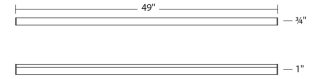

## Stix Plus LED Wall Bar Spec Sheet

SKU: 2790.16    Learn more at:  
<https://sonnemanlight.com/stix-plus-led-wall-bar>

Description: Stix Plus LED Wall Bar can be installed in a vertical or a horizontal orientation. The minimal profile of Stix-Bars extended in lengths up to 8', mounted as uninterrupted strips with remote power supplies. LED illumination from the most minimal geometric profile achieves the Modernist architectural ideal of "Less is more."

### Dimensions

Height:	0.75"
Width:	49"
Extends:	1"
Minimum Extension:	1"
Maximum Extension:	1"
Size:	48"