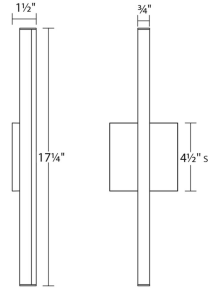

Project:

Stix LED Bath Bar Spec Sheet

SKU: 2769.03 Learn more at:
<https://sonnemanlight.com/stix-led-bath-bar>

Description: Stix LED Bath Bar is simplicity of form with its pristine decorative interest to a luxurious setting. LED illumination from the most minimal geometric profile achieves the Modernist architectural ideal of "Less is more." Available in four sizes: 18, 24, 32, and 40 and three finishes: Bright Satin Aluminum, Satin Black, and Satin White.

This best-selling family is also available as a [Multi-Arm Pendant](#), [Square Pendant](#), [Rectangle Pendant](#), and [Wall Bar](#).

Type #:

Dimensions

Height:	17.25"
Width:	0.75"
Extends:	1.5"
Minimum Extension:	1.5"
Maximum Extension:	1.5"
Size:	18"
Canopy/Backplate/Base Depth:	4.5
Canopy/Backplate/Base Height:	4.5

Installation

Installation:	Licensed electrician required
Installation Orientation:	Any Orientation

Shipping

Carton 1 L x W x H:	21" X 7" X 7"
Carton 1 Gross Weight:	3 LBS
Fixture Weight:	2

Shade

Shade 1 Material:	Optical Acrylic
-------------------	-----------------