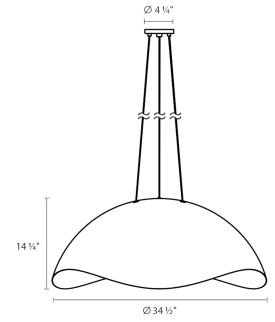

# Waveforms Dome LED Pendant Spec Sheet

SKU: 2674.18W Learn more at:  
<https://sonnemanlight.com/waveforms-dome-led-pendant>

Description: **A luminous interior surface peeks through a rhythm of undulations, revealing the light from within these dramatic LED pendants.** Shaped in a deep bell or as a broader dome, these sculptural forms are available in several sizes and finishes. Also available as a [Bell LED Pendant](#) and [Sconce](#).

## Dimensions

Height:	14.25"
Diameter:	34.5"
Canopy/Backplate/Base:	4.5"
Hanging Details:	6' Adjustable Cords
Size:	Large
Canopy/Backplate/Base Height:	0.5