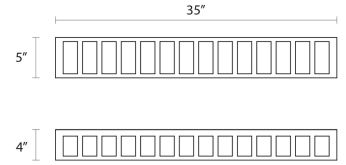

Project:

Capital LED Bath Bar Spec Sheet

SKU: 2518.35 Learn more at:
<https://sonnemanlight.com/capital-led-bath-bar>

Description:
Capital radiates an understated modern drama. Delineated solid geometric forms, with repeating intervals of pattern, define scale and interest in an otherwise pure architectural form. Also available as a [Round Pendant](#), [Sconce](#), and [Surface Mount](#).

Type #:

Dimensions

Height:	5"
Width:	35"
Extends:	4"
Minimum Extension:	4"
Maximum Extension:	4"
Size:	36"
Canopy/Backplate/Base Depth:	5
Canopy/Backplate/Base Height:	35

Electrical Specs

Bulb(s) Included?:	Yes
Bulb 1 Type:	Integral LED
Input Voltage:	120VAC
Wattage:	27
Initial Lumens:	2400
Color Temperature:	3000K
CRI:	80
Power Supply Type:	120VAC w/Surge Protection
Dimming Type:	TRIAC/ELV
Bulb Max Wattage:	27

Installation

Installation:	Licensed electrician required
Installation Orientation:	Any Orientation

Shipping

Carton 1 L x W x H:	39" X 10" X 9"
Carton 1 Gross Weight:	18 LBS

Shade

Shade 1 Material:	Glass
-------------------	-------