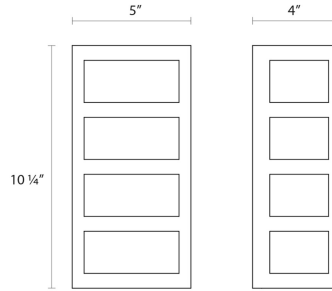

# Capital LED Sconce Spec Sheet

SKU: 2510.35 Learn more at:  
<https://sonnemanlight.com/capital-led-sconce>

Description: Capital radiates an understated modern drama. Delineated solid geometric forms, with repeating intervals of pattern, define scale and interest in an otherwise pure architectural form. Also available as a [Round Pendant](#), [Surface Mount](#), and [Bath Bar](#).

## Dimensions

Height:	10.25"
Width:	5"
Extends:	4"
Minimum Extension:	4"
Maximum Extension:	4"
Size:	Standard
Canopy/Backplate/Base Depth:	5
Canopy/Backplate/Base Height:	10.25

## Shipping

Carton 1 L x W x H:	15" X 10" X 9"
Carton 1 Gross Weight:	5 LBS