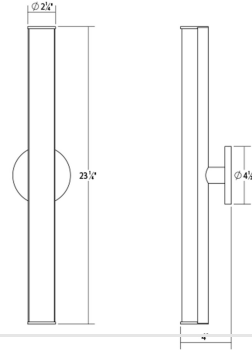

Type #:

Dimensions

Height:	24"
Width:	2.25"
Extends:	4"
Minimum Extension:	4
Maximum Extension:	4
Canopy/Backplate/Base:	4.5"
Size:	24"
Canopy/Backplate/Base Depth:	0.5

Electrical Specs

Bulb(s) Included?:	Yes
Bulb 1 Type:	Integral LED
Bulb Quantity:	1
Wattage:	15
Initial Lumens:	1650
Delivered Lumens:	1000
Color Temperature:	3000K
CRI:	90
Power Supply Type:	Driver
Power Supply Quantity:	1
Power Supply Location:	Outlet Box
Dimming Type:	TRIAC/ELV
Bulb Max Wattage:	15

Available Color Temperatures

Available Color Temperatures: 3000k

Installation

Installation:	Licensed electrician required
Installation Orientation:	Any Orientation

Shipping

Carton 1 L x W x H:	27" X 20" X 9"
Carton 1 Gross Weight:	8 LBS