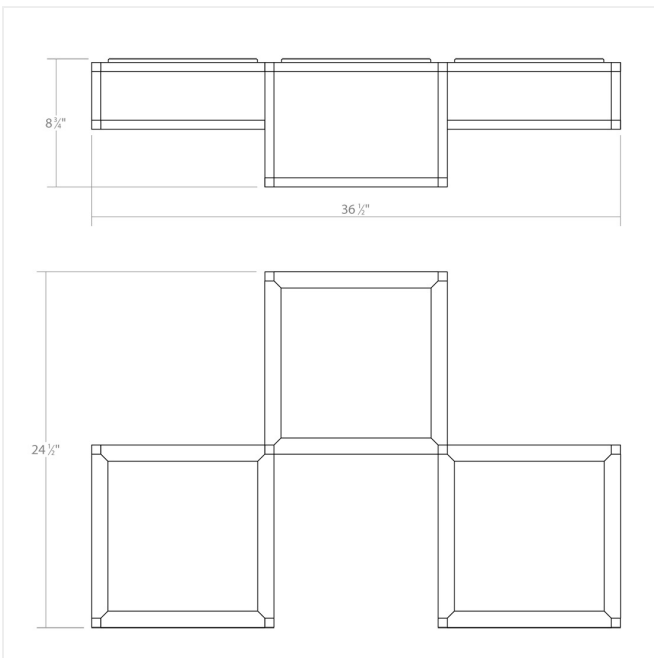

Project:

Cubix LED Surface Mount Spec Sheet

SKU: 24Z0006K

Cubix LED Surface Mount brings volume and constructive interest to Modern space. Low profile Cubix Surface allows for ceiling surface mounting or suspended installation where a minimal height is desired across the plane of a space. Arrayed in precisely interconnected relationships, these suspended cubes are joined to each other by a shared leg on each frame. As single fixtures or clustered in arrangements across larger spaces, Cubix Surface expands the utility and aesthetic application of the Cubix family, along with the [Cubix LED Chandelier](#).

Learn more: <https://sonnemanlight.com/cubix-led-surface-mount>

Type #:

Dimensions

Height:	8.75"
Width:	36.5"
Length:	24.5"
Size:	3-Light
Canopy/Backplate/Base Width:	12.5"
Canopy/Backplate/Base Depth:	12.5"
Canopy/Backplate/Base Height:	0.75"