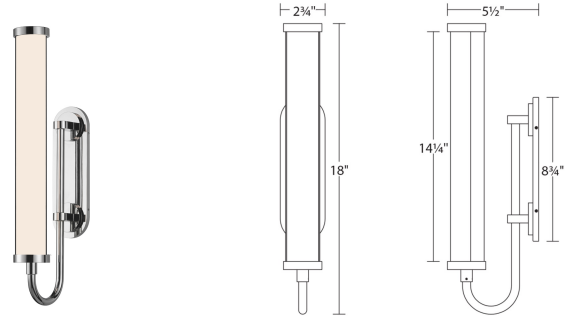

Project:

Bauhaus Revisited Rohr LED Sconce Spec Sheet

SKU: 2490.01 Learn more at:
<https://sonnemanlight.com/bauhaus-revisited-rohr-led-sconce>

Description: Bent chrome arms support a rotating glass tube with a chrome reflector panel, providing directional LED illumination along its length.

Type #:

Dimensions

Height:	18"
Width:	2.75"
Extends:	5.5"
Minimum Extension:	5.5"
Maximum Extension:	5.5"
Size:	Short
Canopy/Backplate/Base Depth:	2.75
Canopy/Backplate/Base Height:	8.75

Electrical Specs

Bulb(s) Included?:	Yes
Bulb 1 Type:	Integral LED
Input Voltage:	120VAC
Wattage:	10
Initial Lumens:	840
Color Temperature:	3000K
CRI:	90
Power Supply Type:	Driver
Power Supply Quantity:	1
Power Supply Location:	Outlet Box
Dimming Type:	TRIAC/ELV
Bulb Max Wattage:	10

Installation

Installation:	Licensed electrician required
Installation Orientation:	Vertical

Shipping

Carton 1 L x W x H:	20" X 9" X 6"
Carton 1 Gross Weight:	5 LBS
Fixture Weight:	3

Shade

Shade 1 Material:	Etched Glass
-------------------	--------------