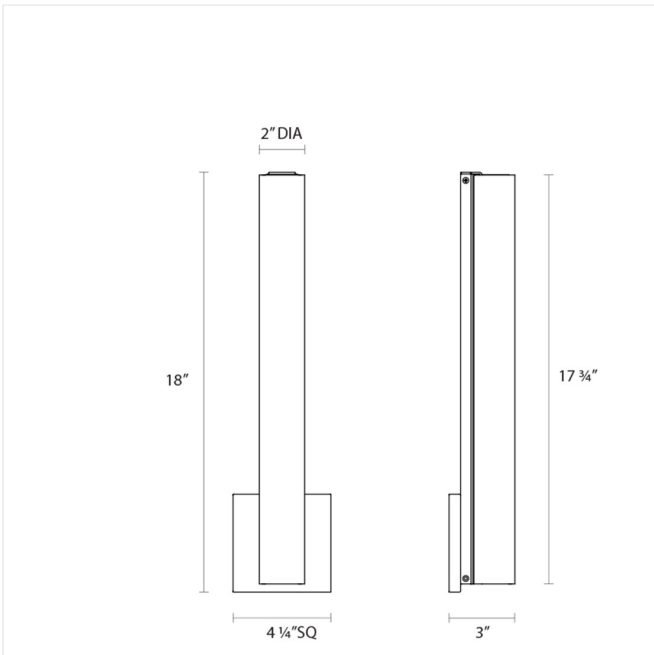

# Tubo Slim LED Sconce Spec Sheet

SKU: 2442.01-ST

Elegantly slender tubular glass LED bath bar and sconce lighting system. Available with custom end trims, in a choice of finishes and sizes to match any decor.

## Dimensions

Height:	19.25"
Width:	4.25"
Extends:	3.25"
Minimum Extension:	3.25"
Maximum Extension:	3.25"
Shape:	Spine Trim
Size:	18"
Canopy/Backplate/Base Depth:	4.25"
Canopy/Backplate/Base Height:	4.25"

## Options In This Family

SKU	Size	Wattage	CRI	Delivered Lumens
2440.XX-DT	12"	8	90	433
2440.XX-FT	12"	8	90	433
2440.XX-ST	12"	8	90	433
2442.XX-DT	18"	13	90	679
2442.XX-FT	18"	13	90	679
2442.XX-ST	18"	13	90	679