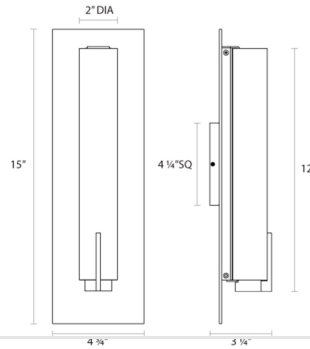

## Dimensions

Height:	15"
Width:	4.75"
Extends:	3.25"
Minimum Extension:	3.25"
Maximum Extension:	3.25"
Shape:	Spine Trim
Size:	12"
Canopy/Backplate/Base Depth:	4.75
Canopy/Backplate/Base Height:	15

## Shipping

Carton 1 L x W x H:	22" X 7" X 7"
Carton 1 Gross Weight:	5 LBS
Fixture Weight:	5