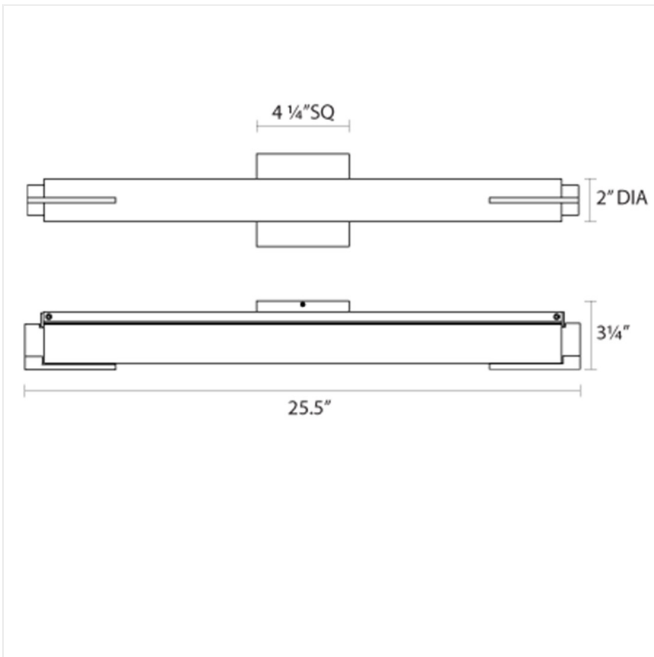

# Tubo Slim LED Bath Bar Spec Sheet

SKU: 2431.01-ST

Elegantly slender tubular glass LED bath bar and sconce lighting system. Available with custom end trims, in a choice of finishes and sizes to match any decor.

## Dimensions

Height:	4.25"
Width:	25.5"
Extends:	3.25"
Minimum Extension:	3.25"
Maximum Extension:	3.25"
Shape:	Spine Trim
Size:	24"
Canopy/Backplate/Base Depth:	4.25"
Canopy/Backplate/Base Height:	4.25"

## Shipping

Carton 1 L x W x H:	28" X 7" X 7"
Carton 1 Gross Weight:	4 LBS