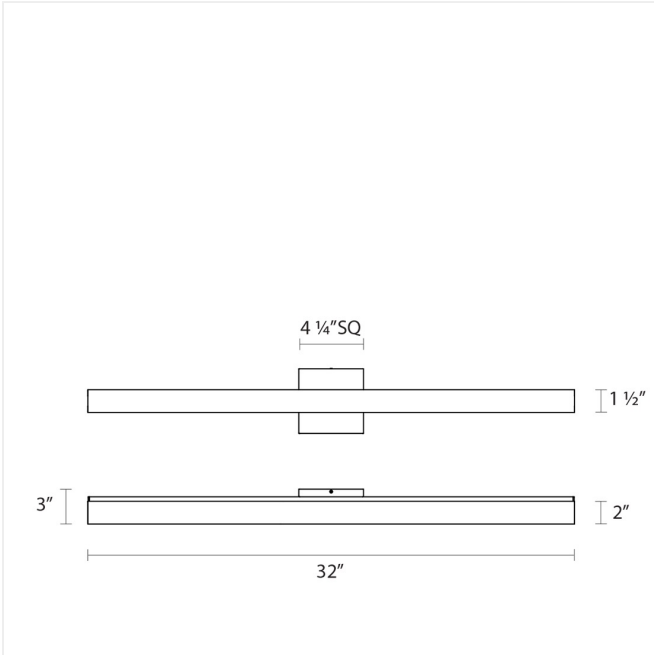

Project:

SQ-bar LED Bath Bar Spec Sheet

SKU: 2422.13

SQ-Bar represents pristine and even LED illumination with its sleek, rectangular, white diffuser design. This bath bar's simplicity of form and minimal geometric profile brings decorative interest to any luxurious setting. With a perfect combination of form and function, this bath bar is a great fit for a vanity or general bathroom lighting.

Available in four sizes: 18, 24, 32, and 40 and two finishes: Polished Chrome and Satin Nickel.

Learn more: <https://sonnemanlight.com/sq-bar-led-bath-bar>

Type #:

Dimensions

Height:	4.25"
Width:	32"
Extends:	2.25"
Minimum Extension:	2.25"
Maximum Extension:	2.25"
Size:	32"
Canopy/Backplate/Base Depth:	4.25"
Canopy/Backplate/Base Height:	4.25"

Installation

Installation:	Licensed electrician required
Installation Orientation:	Any Orientation

Shipping

Carton 1 L x W x H:	36" X 7" X 7"
Carton 1 Gross Weight:	4 LBS

Shade

Shade Material:	Optical Acrylic
-----------------	-----------------

Available Color Temperatures

Available Color Temperatures:	3000k
-------------------------------	-------

Options In This Family

SKU	Size	Wattage	CRI	Delivered Lumens
2420.XX	18"	13	90	606
2421.XX	24"	16	90	745
2422.XX	32"	21	90	971
2423.XX	40"	26	90	1170