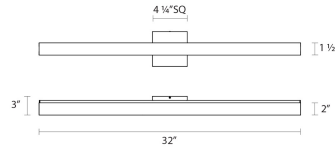

## SQ-bar LED Bath Bar Spec Sheet

SKU: 2422.13 Learn more at:  
<https://sonnemanlight.com/sq-bar-led-bath-bar>

Description: SQ-Bar represents pristine and even LED illumination with its sleek, rectangular, white diffuser design. This bath bars simplicity of form and minimal geometric profile brings decorative interest to any luxurious setting. With a perfect combination of form and function, this bath bar is a great fit for a vanity or general bathroom lighting.

### Dimensions

Height:	4.25"
Width:	32"
Extends:	2.25"
Minimum Extension:	2.25"
Maximum Extension:	2.25"
Size:	32"
Canopy/Backplate/Base Depth:	4.25
Canopy/Backplate/Base Height:	4.25