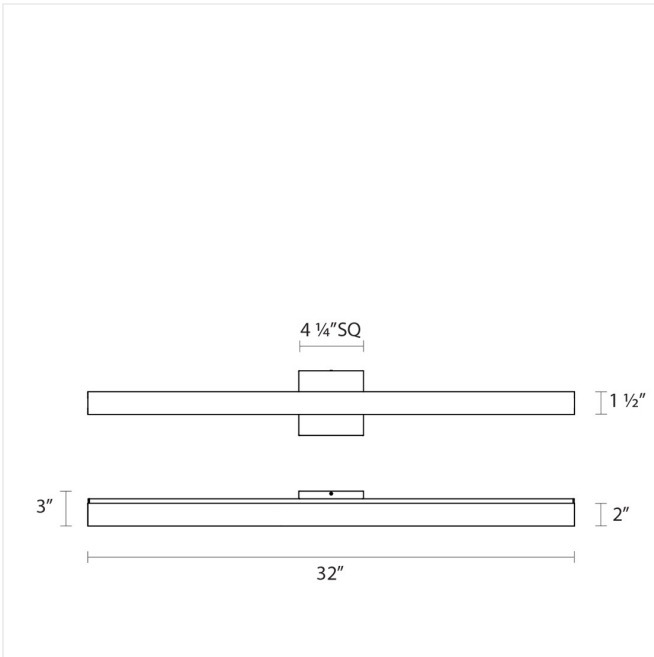

Project:

SQ-bar LED Bath Bar Spec Sheet

SKU: 2422.01

SQ-Bar represents pristine and even LED illumination with its sleek, rectangular, white diffuser design. This bath bars simplicity of form and minimal geometric profile brings decorative interest to any luxurious setting. With a perfect combination of form and function, this bath bar is a great fit for a vanity or general bathroom lighting.

Available in four sizes: 18, 24, 32, and 40 and two finishes: Polished Chrome and Satin Nickel.

Learn more: <https://sonnemanlight.com/sq-bar-led-bath-bar>

Type #:

Dimensions

Height:	4.25"
Width:	32"
Extends:	2.25"
Minimum Extension:	2.25"
Maximum Extension:	2.25"
Size:	32"
Canopy/Backplate/Base Depth:	4.25"
Canopy/Backplate/Base Height:	4.25"

Installation

Installation:	Licensed electrician required
Installation Orientation:	Any Orientation

Shipping

Carton 1 L x W x H:	36" X 7" X 7"
Carton 1 Gross Weight:	4 LBS

Shade

Shade Material:	Optical Acrylic
-----------------	-----------------

Available Color Temperatures

Available Color Temperatures:	3000k
-------------------------------	-------

Options In This Family

SKU	Size	Wattage	CRI	Delivered Lumens
2420.XX	18"	13	90	606
2421.XX	24"	16	90	745
2422.XX	32"	21	90	971
2423.XX	40"	26	90	1170