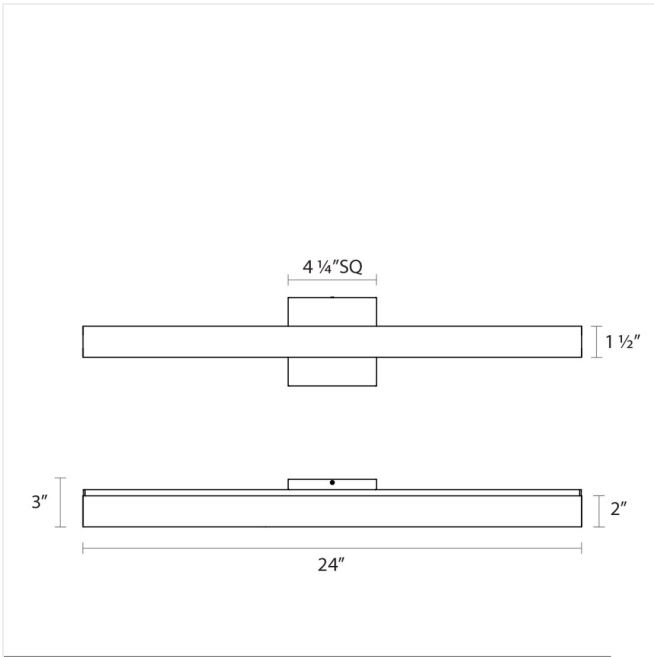

# SQ-bar LED Bath Bar Spec Sheet

SKU: 2421.01

SQ-Bar represents pristine and even LED illumination with its sleek, rectangular, white diffuser design. This bath bars simplicity of form and minimal geometric profile brings decorative interest to any luxurious setting. With a perfect combination of form and function, this bath bar is a great fit for a vanity or general bathroom lighting.

Available in four sizes: 18, 24, 32, and 40 and two finishes: Polished Chrome and Satin Nickel.

Learn more: <https://sonnemanlight.com/sq-bar-led-bath-bar>

Type #:

## Dimensions

Height:	4.25"
Width:	24"
Extends:	2.25"
Minimum Extension:	2.25"
Maximum Extension:	2.25"
Size:	24"
Canopy/Backplate/Base Depth:	4.25"
Canopy/Backplate/Base Height:	4.25"