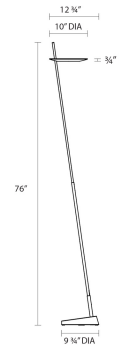

Project:

Ringlo® LED Torchiere Spec Sheet

SKU: 2415.25 Learn more at:
<https://sonnemanlight.com/ringlo-led-torchiere>

Description: Ringlo's cantilevered stem soars upward through a tapered ring of LED illumination that defines its functionality with minimalist simplicity and a powerful sculptural presence. Also available as a [Ceiling Torchiere](#).

Type #:

Dimensions

Height:	76"
Width:	12.75"
Length:	10"
Canopy/Backplate/Base:	9.75"

Electrical Specs

Bulb(s) Included?:	Yes
Bulb 1 Type:	Integral LED
Input Voltage:	120VAC
Wattage:	30
Initial Lumens:	2800
Color Temperature:	3000K
CRI:	80
Power Supply Type:	120VAC w/Surge Protection
Dimming Type:	N/A
Bulb Max Wattage:	30

Installation

Installation:	No electrician required
---------------	-------------------------------

Shipping

Carton 1 L x W x H:	45" X 13" X 13"
Carton 1 Gross Weight:	38 LBS

Shade

Shade 1 Material:	Die-Cast Aluminum
-------------------	----------------------