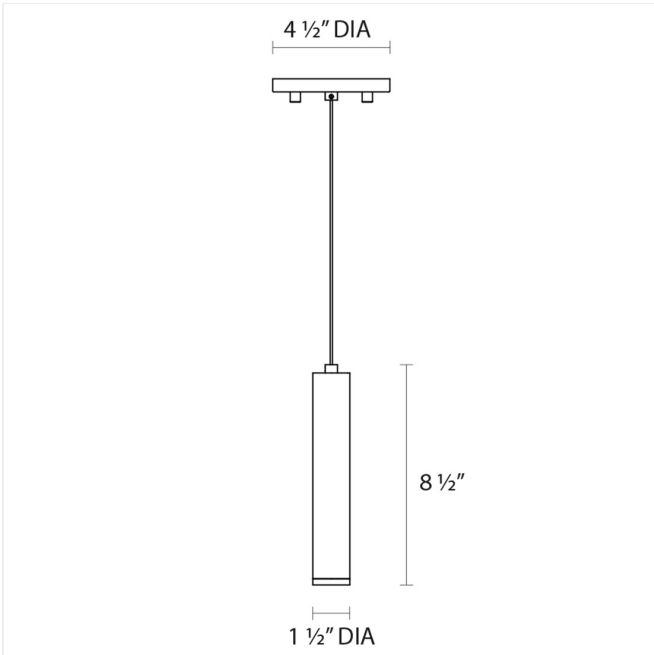

Project:

Micro Tube LED Single Pendant Spec Sheet

SKU: 2390.25

Brighten and ornament a space.

Learn more: <https://sonnemanlight.com/micro-tube-led-single-pendant>

Type #:

Dimensions

Height:	8.5"
Diameter:	1.5"
Canopy/Backplate/Base:	4.5"
Hanging Details:	6' Adjustable Cord

Electrical Specs

Bulb(s) Included?:	Yes
Bulb 1 Type:	Integral LED
Input Voltage:	120VAC
Wattage:	8
Initial Lumens:	600
Kelvin:	3000K
CRI:	80
Power Supply Type:	Driver
Power Supply Quantity:	1
Power Supply Location:	Outlet Box
Dimming Type:	TRIAC/ELV
Bulb Max Wattage:	8

Installation

Installation:	Licensed electrician required
Sloped Ceiling Compatible?:	Compatible up to 45°

Shipping

Carton 1 L x W x H:	9" X 9" X 10"
Carton 1 Gross Weight:	2 LBS

Shade

Shade Material:	Optical Acrylic
-----------------	-----------------