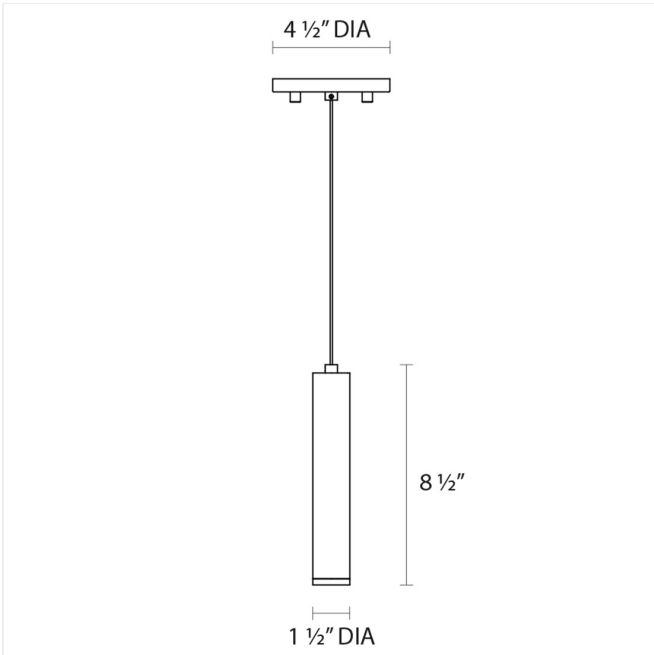

Project:

Micro Tube LED Single Pendant Spec Sheet

SKU: 2390.16

Brighten and ornament a space.

Learn more: <https://sonnemanlight.com/micro-tube-led-single-pendant>

Type #:

Dimensions

Height:	8.5"
Diameter:	1.5"
Canopy/Backplate/Base:	4.5"
Hanging Details:	6' Adjustable Cord

Electrical Specs

Bulb(s) Included?:	Yes
Bulb 1 Type:	Integral LED
Input Voltage:	120VAC
Wattage:	8
Initial Lumens:	600
Kelvin:	3000K
CRI:	80
Power Supply Type:	Driver
Power Supply Quantity:	1
Power Supply Location:	Outlet Box
Dimming Type:	TRIAC/ELV
Bulb Max Wattage:	8

Installation

Installation:	Licensed electrician required
Sloped Ceiling Compatible?:	Compatible up to 45°

Shipping

Carton 1 L x W x H:	9" X 9" X 10"
Carton 1 Gross Weight:	2 LBS

Shade

Shade Material:	Optical Acrylic
-----------------	-----------------