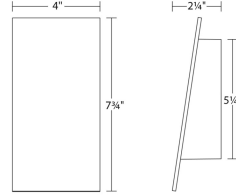

# Angled Plane Narrow Downlight LED Sconce Spec Sheet

SKU: 2361.72-WL Learn more at:  
<https://sonnemanlight.com/angled-plane-narrow-downlight-led-sconce>

Description: Equally at home inside or out, Angled Plane Narrow downlight reflects downward LED illumination for outdoor applications, and can also be used as an uplight for indoor use.

## Dimensions

Height:	7.75"
Width:	4"
Extends:	2.25"
Minimum Extension:	2.25"
Maximum Extension:	2.25"
Canopy/Backplate/Base Depth:	2.5
Canopy/Backplate/Base Height:	5.25

## Shipping

Carton 1 L x W x H:	11" X 7" X 5"
Carton 1 Gross Weight:	2 LBS
Fixture Weight:	2