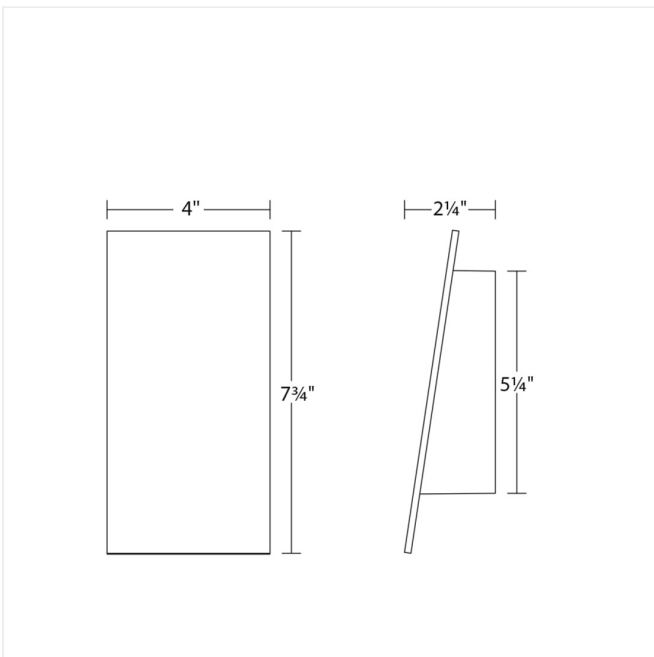

## Dimensions

Height:	7.75"
Width:	4"
Extends:	2.25"
Minimum Extension:	2.25"
Maximum Extension:	2.25"
Canopy/Backplate/Base Depth:	2.5"
Canopy/Backplate/Base Height:	5.25"