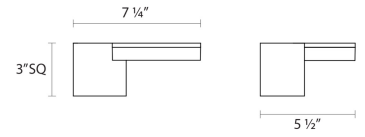

Project:

Disc-Cube LED Sconce Spec Sheet

SKU: 2360.98 Learn more at:
<https://sonnemanlight.com/disc-cube-led-sconce>

Description: LED illumination is a component of the symmetrical elements arranged asymmetrically to form a subtle composition of artistically dramatic impact.

Type #:

Dimensions

Height:	3"
Width:	7.25"
Extends:	5.5"
Minimum Extension:	5.5"
Maximum Extension:	5.5"
Canopy/Backplate/Base Depth:	3
Canopy/Backplate/Base Height:	3

Electrical Specs

Bulb(s) Included?:	Yes
Bulb 1 Type:	Integral LED
Input Voltage:	120VAC
Wattage:	13
Initial Lumens:	900
Color Temperature:	3000K
CRI:	80
Power Supply Type:	Transformer
Power Supply Quantity:	1
Power Supply Location:	Outlet Box
Dimming Type:	ELV
Bulb Max Wattage:	13

Installation

Installation:	Licensed electrician required
Installation Orientation:	Vertical

Shipping

Carton 1 L x W x H:	11" X 8" X 6"
Carton 1 Gross Weight:	3 LBS

Shade

Shade 1 Material:	Optical Acrylic
-------------------	-----------------