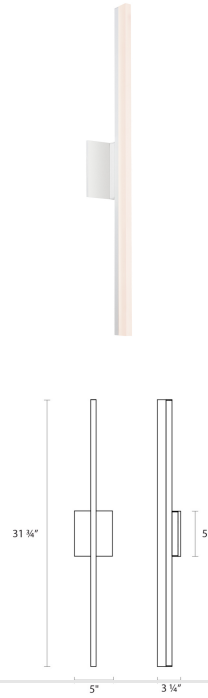

Project:

Stiletto Dimmable LED Sconce/Bath Bar Spec Sheet

SKU: 2342.03-DIM Learn more at:
<https://sonnemanlight.com/stiletto-dimmable-led-sconce-2fbath-bar>

Description: **Stiletto's ultra-sophisticated and extraordinarily precise solid acrylic is thrust through a minimally present aluminum channel, radiating perfectly even LED illumination from within.** Also available as a [Pendant](#) and [Stiletto Lungo LED Wall Bar](#).

Type #:

Dimensions

Height:	31.75"
Width:	5"
Extends:	3.25"
Minimum Extension:	3.25"
Maximum Extension:	3.25"
Size:	32"
Canopy/Backplate/Base Width:	4.5
Canopy/Backplate/Base Height:	4.5

Electrical Specs

Bulb(s) Included?:	Yes
Bulb 1 Type:	Integral LED
Input Voltage:	120VAC
Wattage:	12
Initial Lumens:	1050
Delivered Lumens:	678
Color Temperature:	3000K
CRI:	90
Power Supply Type:	Driver
Power Supply Quantity:	1
Power Supply Location:	Outlet Box
Dimming Type:	TRIAC/ELV
Bulb Max Wattage:	12

Available Color Temperatures

Available Color Temperatures: 3000k

Installation

Installation:	Licensed electrician required
Installation Orientation:	Any Orientation

Shipping

Carton 1 L x W x H:	35" X 7" X 7"
Carton 1 Gross Weight:	4 LBS
Fixture Weight:	2.25

Shade

Shade Material:	Acrylic
-----------------	---------

Available Finishes

Available Finishes: Bright Satin Aluminum (.16), Satin Black (.25), Satin White (.03)

General Listings

Features:	Damp Rated
Certification:	C-ETL-US
Color/Finish:	Satin White (.03)
Dark Sky Friendly:	N