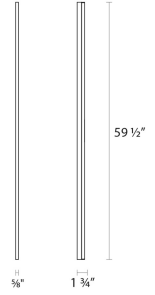

Project:

Stiletto Lungo LED Wall Bar Spec Sheet

SKU: 2332.03 Learn more at:
<https://sonnemanlight.com/stiletto-lungo-led-wall-bar>

Description: **Stiletto's ultra-sophisticated and extraordinarily precise solid acrylic is thrust through a minimally present aluminum channel, radiating perfectly even LED illumination from within.** Stiletto Lungo mounts flush to the wall without a canopy and can be installed in a vertical or a horizontal orientation. Also available as a [Dimmable LED Sconce/Bath Bar](#) and [Pendant](#).

Type #:

Dimensions

Height:	0.625"
Width:	59.5"
Extends:	1.75"
Minimum Extension:	1.75"
Maximum Extension:	1.75"
Size:	60"

Electrical Specs

Bulb(s) Included?:	Yes
Bulb 1 Type:	Integral LED
Input Voltage:	120VAC
Wattage:	20
Initial Lumens:	1800
Delivered Lumens:	1654
Color Temperature:	3000K
CRI:	90
Power Supply Type:	Driver
Power Supply Quantity:	1
Power Supply Location:	Remote
Dimming Type:	TRIAC/ELV
Bulb Max Wattage:	20

Installation

Installation:	Licensed electrician required
Installation Orientation:	Any Orientation

Shipping

Carton 1 L x W x H:	66" X 4" X 5"
Carton 1 Gross Weight:	6 LBS
Fixture Weight:	3

Shade

Shade 1 Material:	Optical Acrylic
-------------------	-----------------